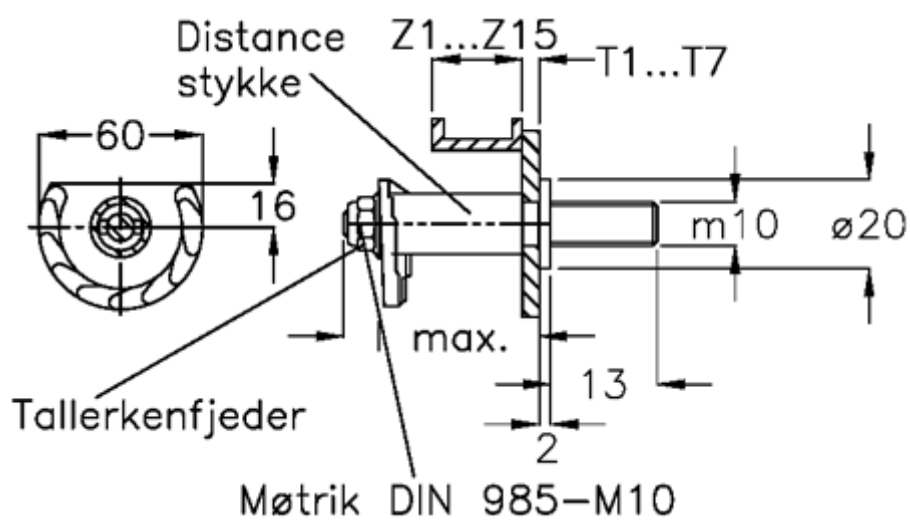

Article number: 20895412

Description: E+G Door lock  
GN 117-GB-T4-Z12

## Measures

Cam thickness = 33-42